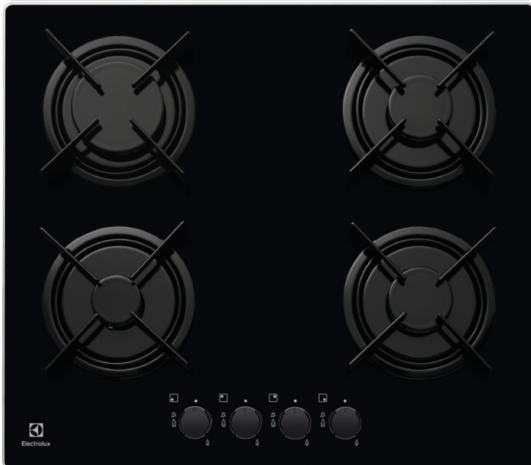

EGT6242NVK BI Hob

The power of gas meets the beauty of glass

This sleek gas-on-glass hob combines the precision and efficiency of a gas flame with glossy, elegant and easy-to-clean ceramic glass - a unique design experience.

A natural movement, all the way from low heat to high

At the front of this hob are the rotary control knobs. They're designed to be easy to twist and turn when you change the power levels of your hob.

A new level of flexibility for using pans of different sizes

Because this hob has three different sizes of burner, it gives a new level of flexibility for using your different-sized pots and pans more effectively.

More Benefits :

- Automatic hob ignition allows you to get started without delay
- Automatic gas cut-off – a practical solution for peace of mind

Features :

- Hob type: Gas on Glass
- Rotary knob controls
- Controls position: Front Middle
- Left front zone: Auxiliary Burner , 1000W/54mm
- Left rear zone: Rapid Burner , 2900W/100mm
- Right front zone: Semi Rapid Burner , 1900W/70mm
- Right rear zone: Semi Rapid Burner , 1900W/70mm
- Integrated electric ignition through control knob
- Gas safety thermocouples: gas is cut off at source if the flame fails
- Enameled pan supports
- Gas conversion kit
- Main colour: Black