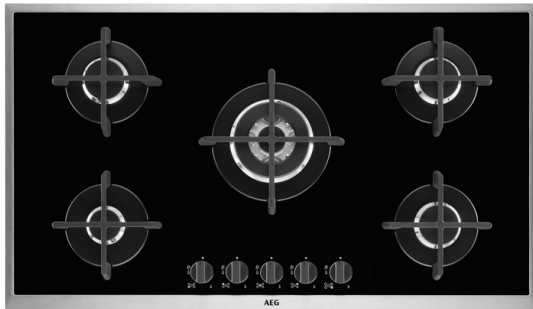

HG995550XB BI Hob

Slim, sleek and 20% faster.

The new AEG gas hob is faster in getting that right flavour. The speed burners in this hob gives you 20% more speed compared to a normal gas hob and the smooth surface fits perfectly in your kitchen design.

Elegant integration

With a sleek surface under the pan supports, and a stainless-steel frame surrounding the cooking area, this is a hob that instantly adds elegance. Plus it fits so well into your worktop, that it forms a single elegantly integrated surface. In short, it's a hob that deserves to be built into the most high-end work surface.

Technical Specs :

- Product Installation : Built_In
- Product Typology : Gas_Hob
- Product Classification : Statement
- Installation : Independent
- Size : 90
- Hob type : Gas On Glass
- Design family : AEG
- Main colour : Black
- Control Panel material : Glass
- Frame type : Promise XL
- Frame material : Stainless Steel
- Knobs colour : Black, Stainless Steel
- Top Control Place : Front Middle
- Type of controls : Knobs
- Control function : No
- Width mm : 896
- Depth mm : 516
- Built in height mm : 53
- Width cutting : 880
- Depth cutting : 490
- Fastening : Fixing Clamps
- Gas original : G20/G25 (2E+) 20/25 mbar
- Gas replacement 2 : G30/G31 (3+) 28-30/37 mbar, With Additional Injectors
- Gas replacement 3 : No
- Gas category : II2E+3+, II2H3+
- Frequency : 50/60
- Voltage : 220-240
- Cord length external : 1.1
- Type of plug : No
- Connector type : Cylinder gas elbow
- Ignition : On Control Knob
- Hob safety : Thermocouple
- Programmed plate : No
- Hob pan support : 5, Cast Iron
- Hob lid : No
- Residual heating indicators : No