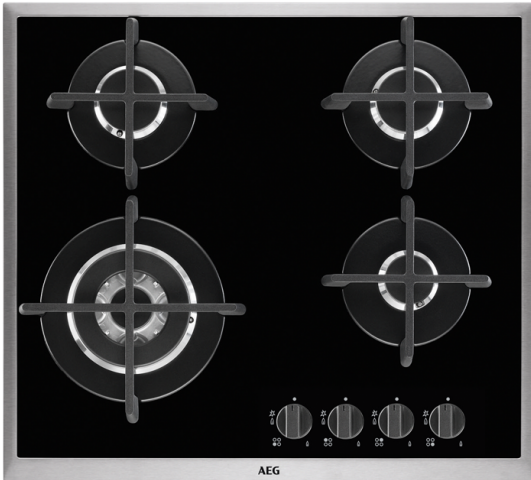

HG694550XB BI Hob

Slim, sleek and 20% faster.

The new AEG gas hob is faster in getting that right flavour. The speed burners in this hob gives you 20% more speed compared to a normal gas hob and the smooth surface fits perfectly in your kitchen design.

Elegant integration

With a sleek surface under the pan supports, and a stainless-steel frame surrounding the cooking area, this is a hob that instantly adds elegance. Plus it fits so well into your worktop, that it forms a single elegantly integrated surface. In short, it's a hob that deserves to be built into the most high-end work surface.

Technical Specs :

- Product Installation : Built_In
- Product Typology : Gas_Hob
- Product Classification : Performance
- Installation : Independent
- Size : 60
- Hob type : Gas On Glass
- Design family : AEG
- Main colour : Black
- Control Panel material : Glass
- Frame type : Promise XL
- Frame material : Stainless Steel
- Knobs colour : Black, Stainless Steel
- Top Control Place : Front Middle
- Type of controls : Knobs
- Control function : No
- Width mm : 576
- Depth mm : 516
- Built in height mm : 53
- Width cutting : 560
- Depth cutting : 490
- Fastening : Fixing Clamps
- Gas original : G20 (2H) 20 mbar
- Gas replacement 2 : G30/G31 (3+) 28-30/37 mbar, With Additional Injectors
- Gas replacement 3 : No
- Gas category : II2H3+
- Frequency : 50-60
- Voltage : 220-240
- Cord length external : 1.1
- Type of plug : UK Moulded
- Connector type : Conic gas elbow
- Ignition : On Control Knob
- Hob safety : Thermocouple
- Programmed plate : No
- Hob pan support : 4, Cast Iron
- Hob lid : No
- Residual heating indicators : No